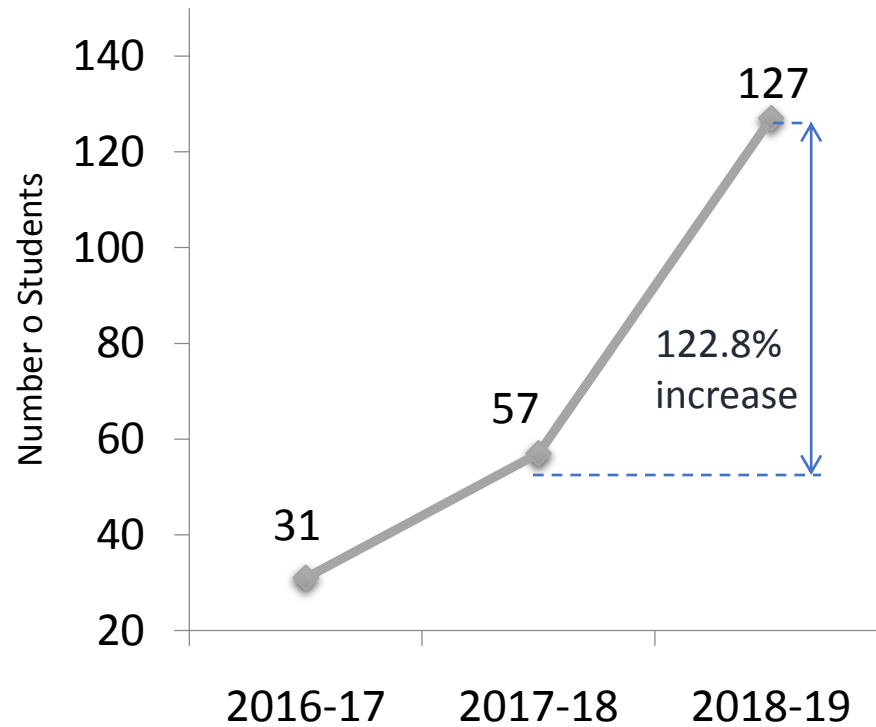

Internship Offers and Average Stipend in (IT, CSE, ECE)

Internship Offers

The number of internship offers increased by **122.8%**.