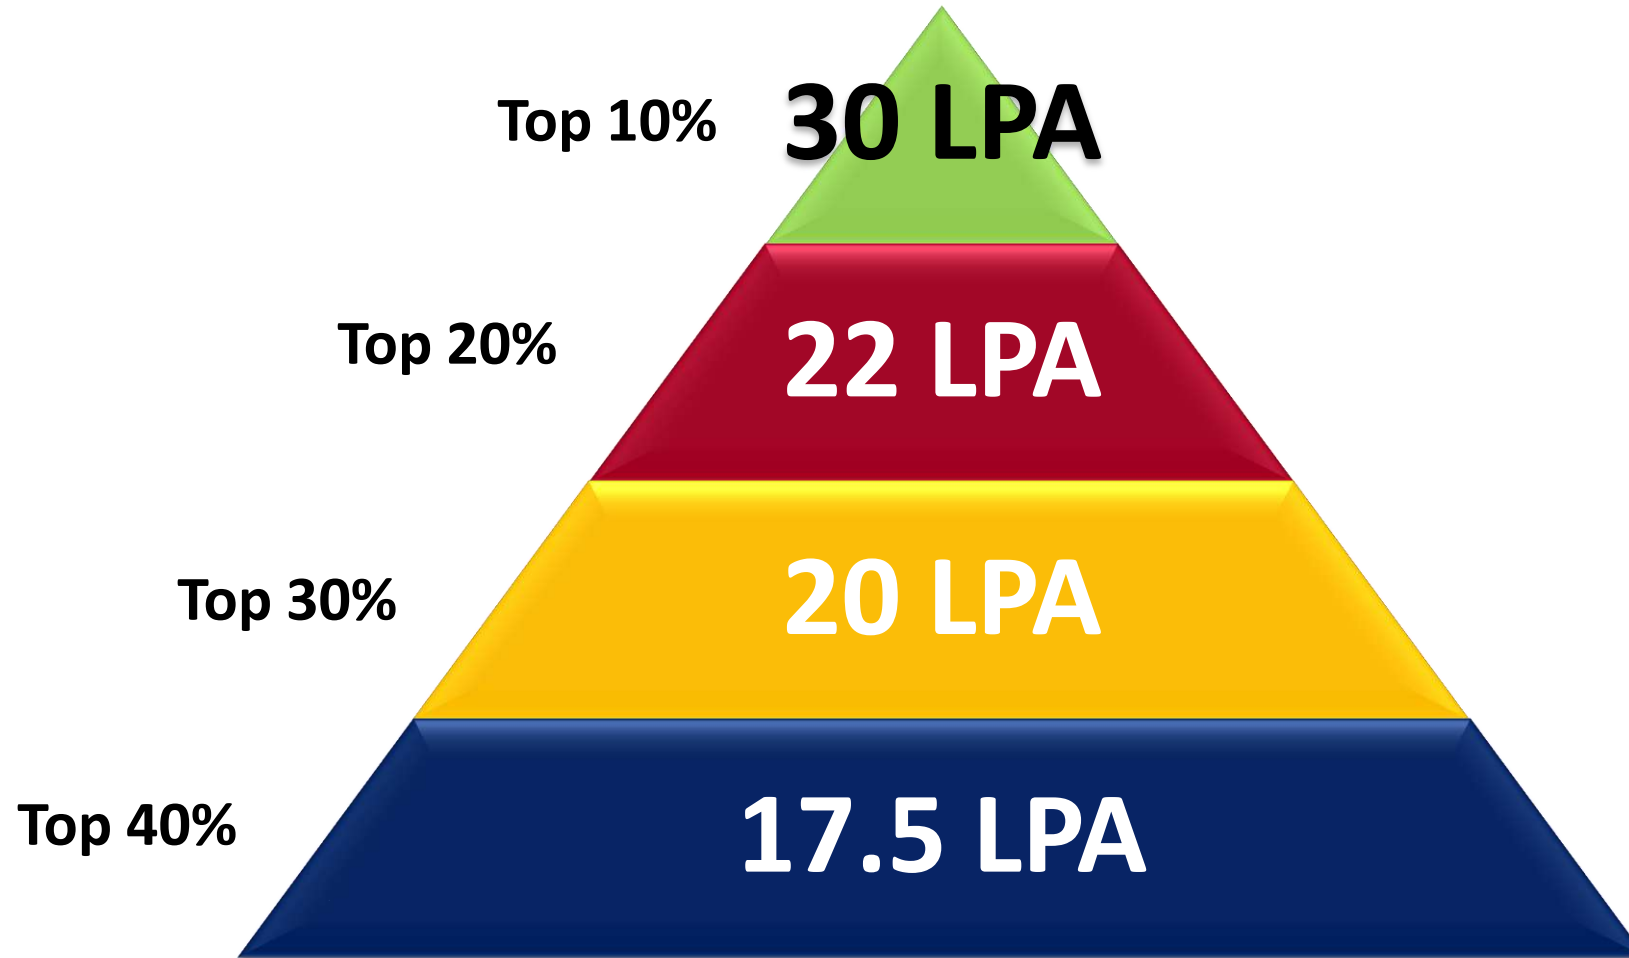

# **PLACEMENT REPORT 2018-2019 CSE, ECE & IT**

Full Time Offers: 253  
Internship Offers: 126

Highest CTC Offered by Microsoft IDC

Highest Stipend Offered by Microsoft IDC

# Average CTC Pyramid (IT, CSE, ECE)