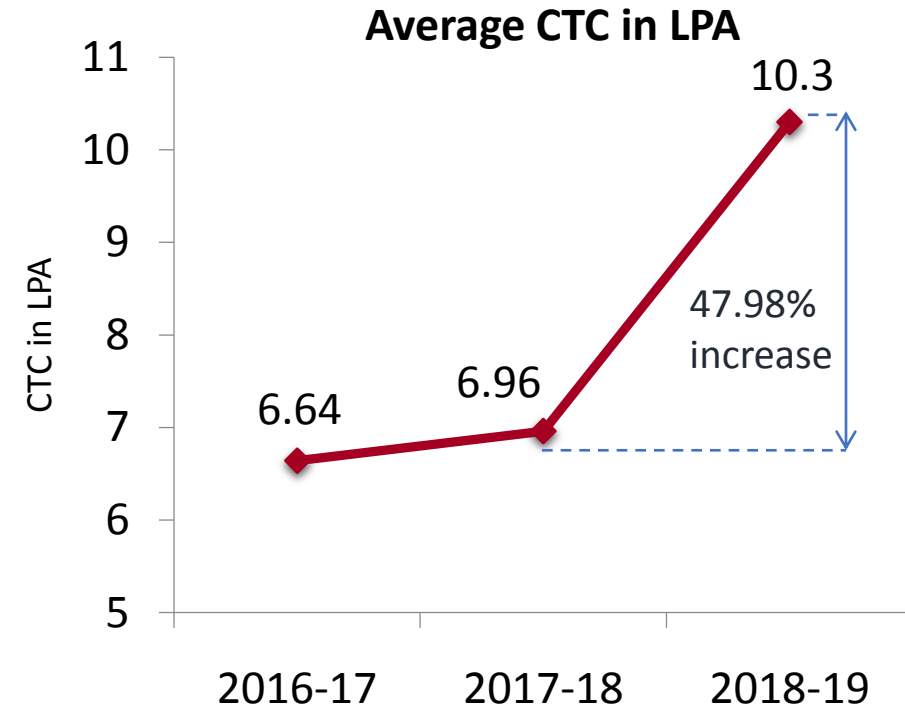

The average CTC increased by **47.98%**.