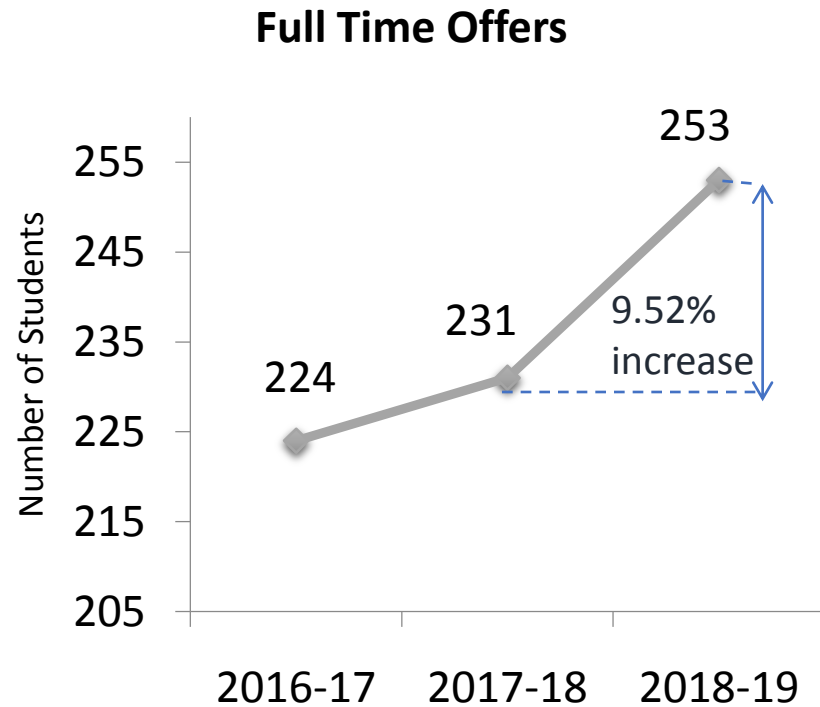

Full Time Offers and Average CTC in (IT, CSE, ECE)

The number of full time offers increased by **9.52%**.