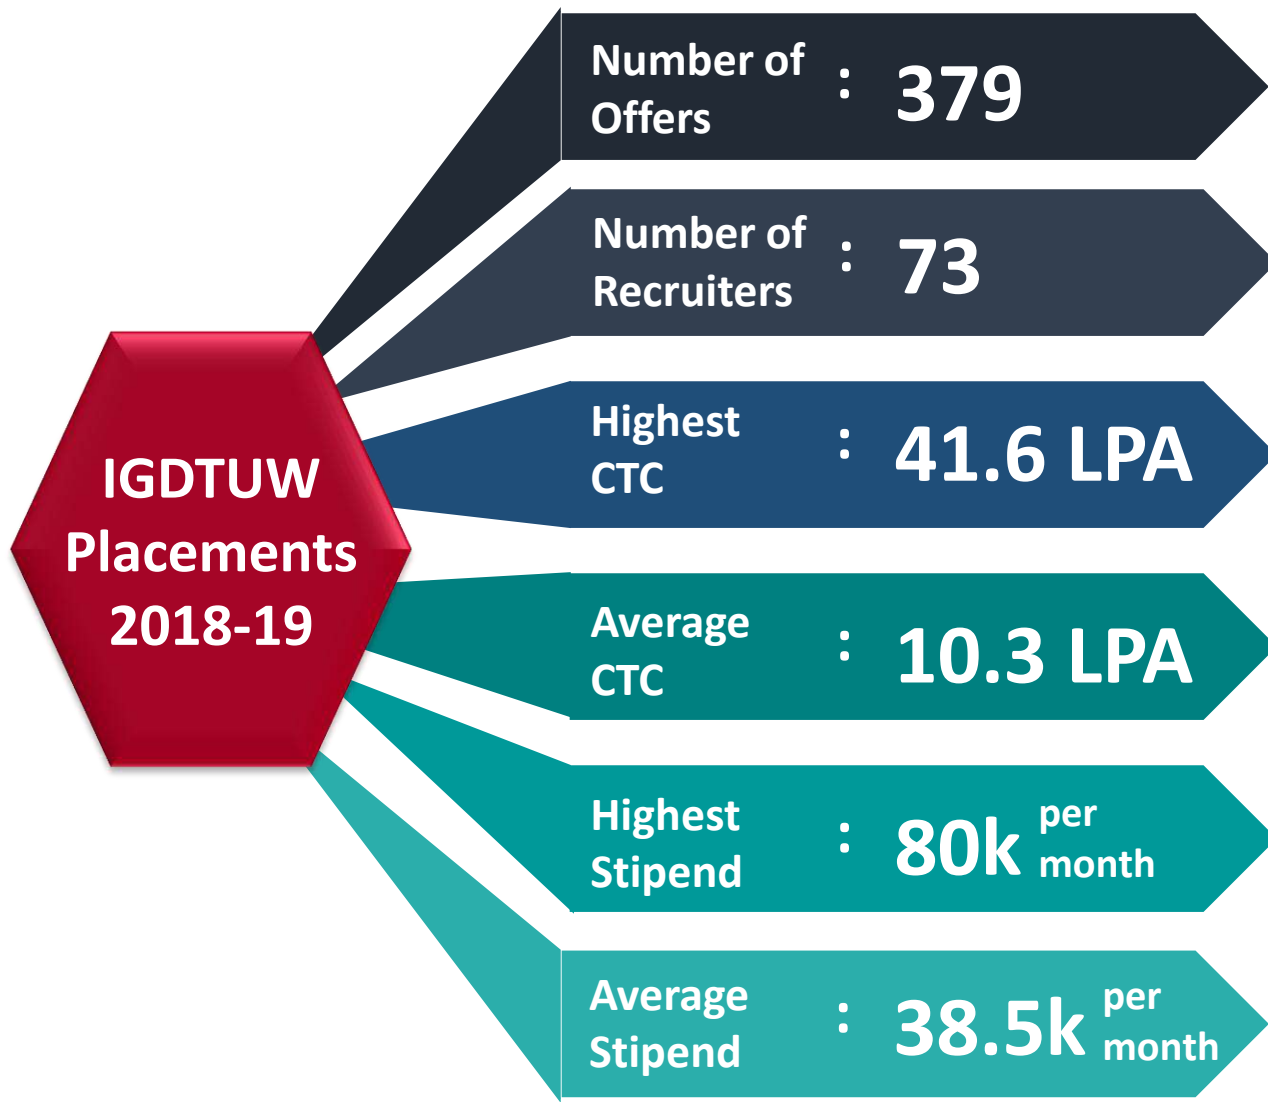

# **PLACEMENT REPORT 2018-2019 CSE, ECE & IT**

Full Time Offers: 253  
Internship Offers: 126

Highest CTC Offered by Microsoft IDC

Highest Stipend Offered by Microsoft IDC