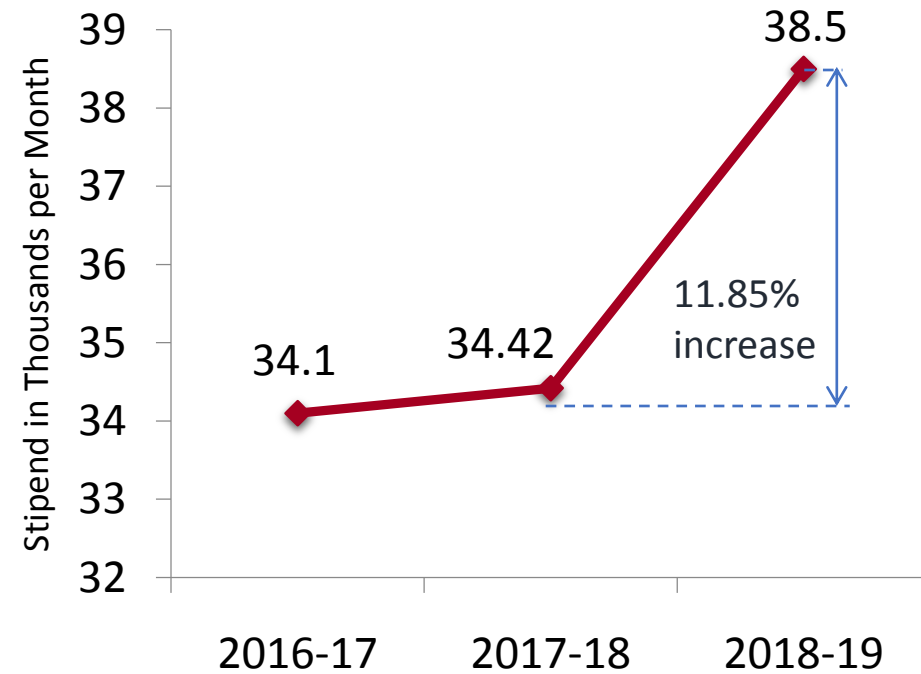

Average Stipend in Thousands per Month

The average stipend increased by **11.85%**.